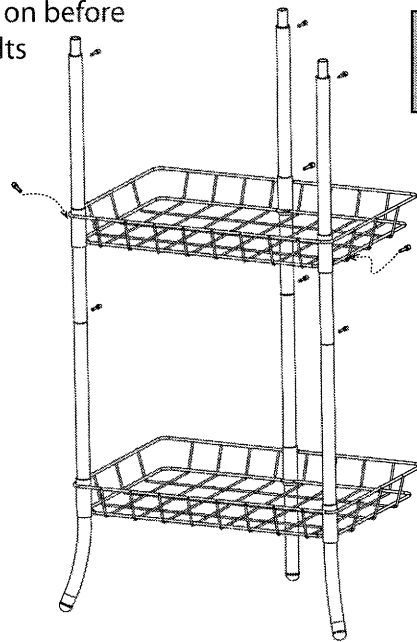

1

Assemble from the Bottom to Top

Slide shelves on before attaching bolts

2

3

4

SEE REVERSE SIDE

SAFETY WARNING: Distribute weight evenly on rack to avoid possibility of rack and contents tipping over and causing injury. Avoid protruding hooks where they could cause injury if accidentally walked into. Do not climb or allow children to play on this rack.

Delta Cycle Corporation
21 Cocasset Street
Foxborough, MA 02035 USA

GOYA RS7500
ASSEMBLY DIAGRAM

© Copyright 2006

IMPORTANT WARNING:
 DO NOT EXCEED MAXIMUM
 TOTAL WEIGHT LIMIT OF
 150 LBS

MAX LOAD Per Hook
 10 LBS

MAX WEIGHT Per Shelf
 40LBS

TIP: Wait to fully tighten bolts,
 until all parts of rack are assembled.

SEE REVERSE SIDE FOR ASSEMBLY PROCEDURE

Delta Cycle Corporation
 21 Cocasset Street
 Foxborough, MA 02035 USA