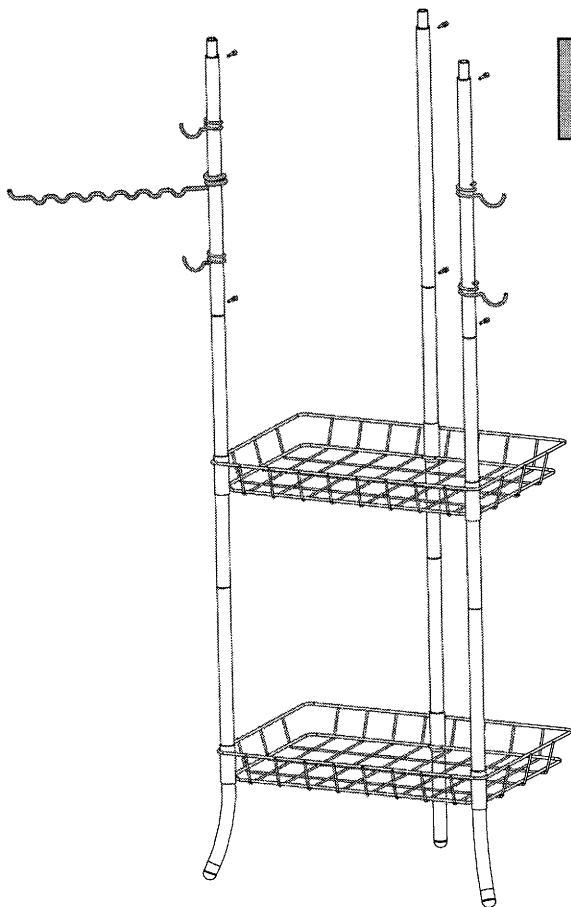

1

Assemble from the Bottom to Top

Slide shelves on before attaching bolts

2

3

4

SEE REVERSE SIDE

SAFETY WARNING: Distribute weight evenly on rack to avoid possibility of rack and contents tipping over and causing injury. Avoid protruding hooks where they could cause injury if accidentally walked into. Do not climb or allow children to play on this rack.

Delta Cycle Corporation
21 Cocasset Street
Foxborough, MA 02035 USA

GOYA RS7500
ASSEMBLY DIAGRAM

© Copyright 2006

IMPORTANT WARNING:
 DO NOT EXCEED MAXIMUM
 TOTAL WEIGHT LIMIT OF
 150 LBS

MAX LOAD Per Hook
 10 LBS

MAX WEIGHT Per Shelf
 40LBS

TIP: Wait to fully tighten bolts,
 until all parts of rack are assembled.

SEE REVERSE SIDE FOR ASSEMBLY PROCEDURE

Delta Cycle Corporation
 21 Cocasset Street
 Foxborough, MA 02035 USA