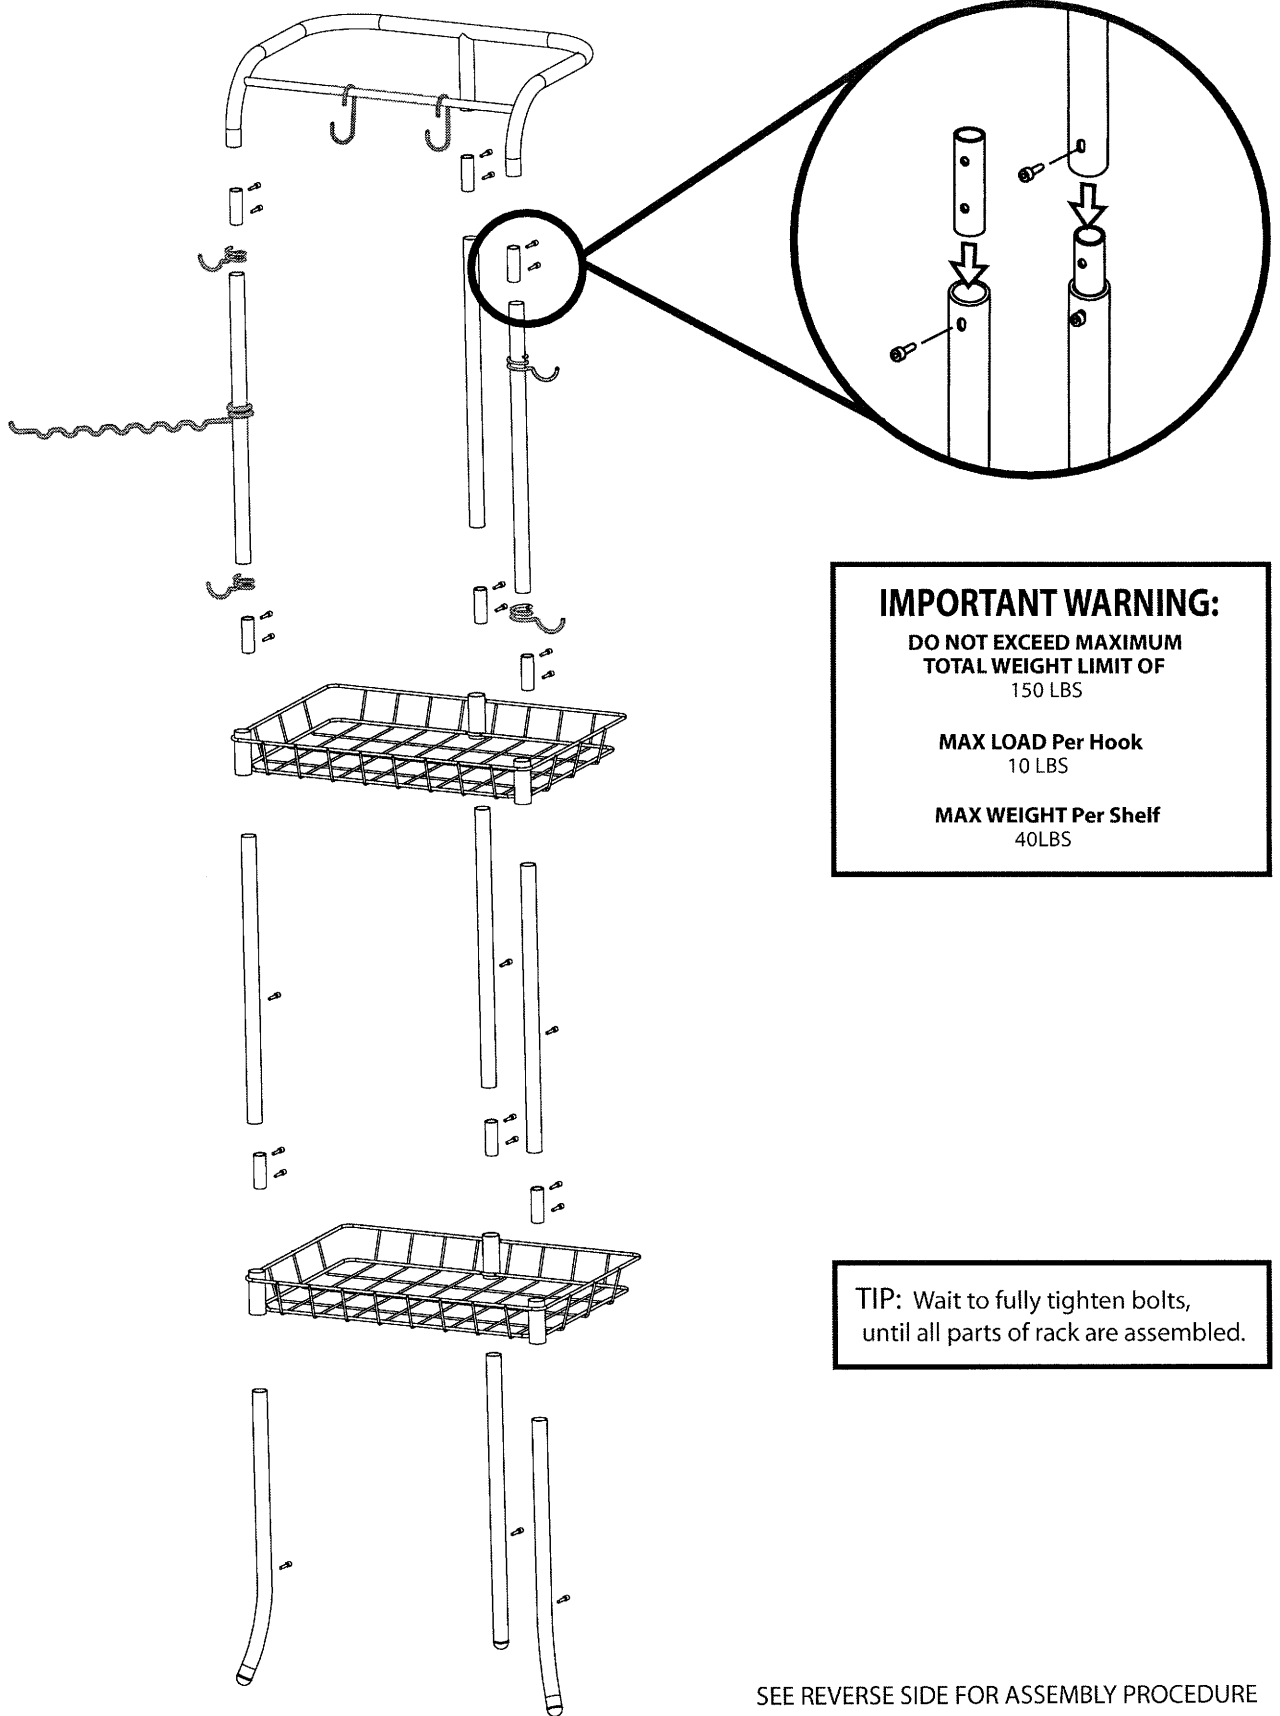

1

Assemble from the Bottom to Top

Slide shelves on before attaching bolts

2

3

4

SEE REVERSE SIDE

SAFETY WARNING: Distribute weight evenly on rack to avoid possibility of rack and contents tipping over and causing injury. Avoid protruding hooks where they could cause injury if accidentally walked into. Do not climb or allow children to play on this rack.

Delta Cycle Corporation
21 Cocasset Street
Foxborough, MA 02035 USA

GOYA RS7500
ASSEMBLY DIAGRAM

© Copyright 2006

IMPORTANT WARNING:
 DO NOT EXCEED MAXIMUM
 TOTAL WEIGHT LIMIT OF
 150 LBS

MAX LOAD Per Hook
 10 LBS

MAX WEIGHT Per Shelf
 40LBS

TIP: Wait to fully tighten bolts,
 until all parts of rack are assembled.

SEE REVERSE SIDE FOR ASSEMBLY PROCEDURE

Delta Cycle Corporation
 21 Cocasset Street
 Foxborough, MA 02035 USA