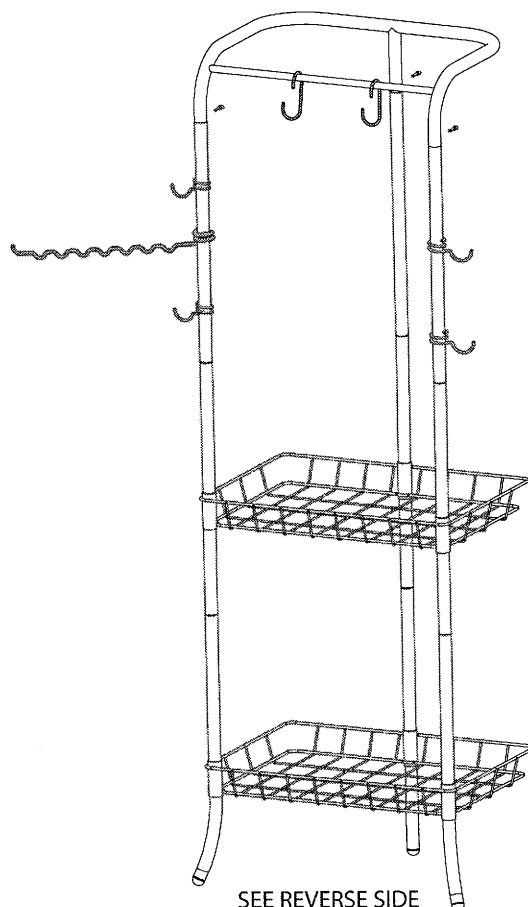

1

Assemble from the Bottom to Top

Slide shelves on before attaching bolts

2

3

4

SEE REVERSE SIDE

SAFETY WARNING: Distribute weight evenly on rack to avoid possibility of rack and contents tipping over and causing injury. Avoid protruding hooks where they could cause injury if accidentally walked into. Do not climb or allow children to play on this rack.

Delta Cycle Corporation
21 Cocasset Street
Foxborough, MA 02035 USA

GOYA RS7500
ASSEMBLY DIAGRAM

© Copyright 2006

IMPORTANT WARNING:
 DO NOT EXCEED MAXIMUM
 TOTAL WEIGHT LIMIT OF
 150 LBS

MAX LOAD Per Hook
 10 LBS

MAX WEIGHT Per Shelf
 40LBS

TIP: Wait to fully tighten bolts,
 until all parts of rack are assembled.

SEE REVERSE SIDE FOR ASSEMBLY PROCEDURE

Delta Cycle Corporation
 21 Cocasset Street
 Foxborough, MA 02035 USA