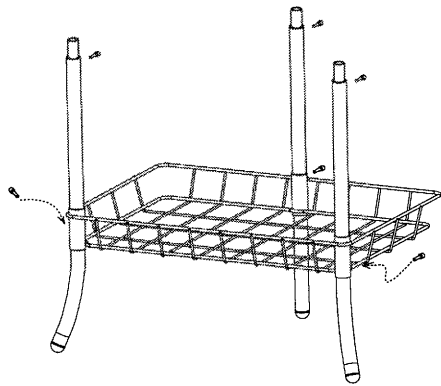

1

Assemble from the Bottom to Top

Slide shelves on before attaching bolts

2

3

4

SEE REVERSE SIDE

SAFETY WARNING: Distribute weight evenly on rack to avoid possibility of rack and contents tipping over and causing injury. Avoid protruding hooks where they could cause injury if accidentally walked into. Do not climb or allow children to play on this rack.

Delta Cycle Corporation
21 Cocasset Street
Foxborough, MA 02035 USA

GOYA RS7500
ASSEMBLY DIAGRAM

© Copyright 2006

IMPORTANT WARNING:
 DO NOT EXCEED MAXIMUM
 TOTAL WEIGHT LIMIT OF
 150 LBS

MAX LOAD Per Hook
 10 LBS

MAX WEIGHT Per Shelf
 40LBS

TIP: Wait to fully tighten bolts,
 until all parts of rack are assembled.

SEE REVERSE SIDE FOR ASSEMBLY PROCEDURE

Delta Cycle Corporation
 21 Cocasset Street
 Foxborough, MA 02035 USA